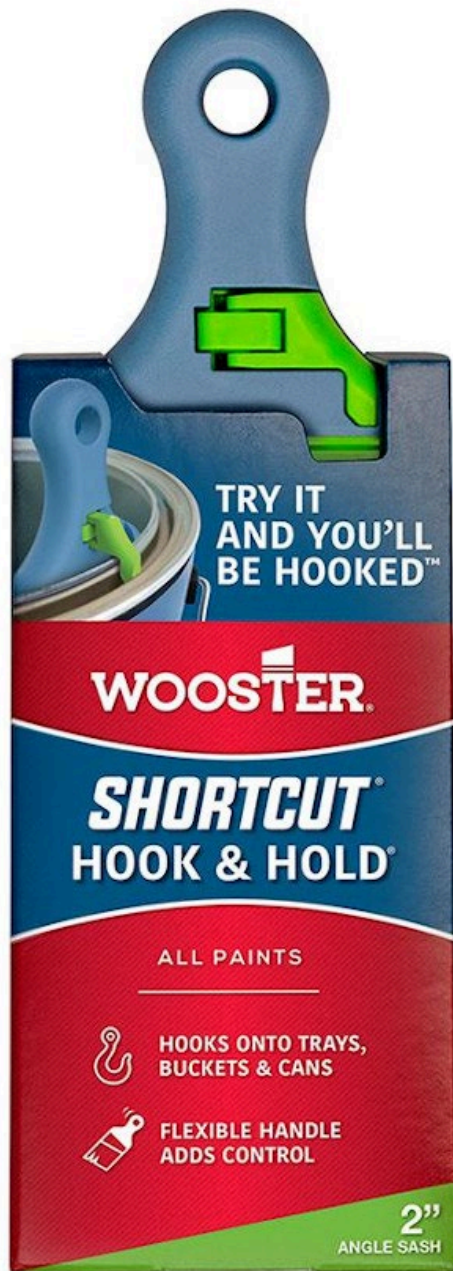

The Wooster Brush Company Shortcut Hook & Hold Angle Sash Paintbrush Wins ABMA 2021 William A. Cordes Innovation Excellence Award

The American Brush Manufacturers Association (ABMA) is proud to announce the 2021 winner of the ABMA William A Cordes Innovation Excellence Awards is **The Wooster Brush Company Shortcut Hook & Hold Angle Sash Paintbrush.**

The “Willie” as it is known in the industry, is given to recognize outstanding innovation of manufactured products, components or services in the Broom, Brush, Mop and Roller Industry. The award is named after William Cordes, who served as the Association’s first President from 1917-1928. This award serves as a constant reminder that all new and exciting endeavors have beginnings that connect with real people.

The durable, comfortable 2 inch Wooster Shortcut Hook & Hold Angle Sash Brush makes painting easier on the wall-to-ceiling line, window frames and more.

Wooster Shortcut Hook & Hold features a patented and integrated plastic swivel-hook for hanging the brush on the side of a paint can, bucket or tray. Soft, Shergrip rubber handle designed to provide extra comfort and control. The full-size head means these small brushes still offer smooth, fast coverage.

- **Integrated swivel hook is designed to fit over the rim and edges of paint cups, trays and paint cans**
- **Integrated swivel hook keeps the brush from falling in the paint cup, tray or can, keeping the handle free of paint**
- Tipped filaments for excellent leveling and smoothing ability
- Works with all paints, including latex, acrylics and water based stains
- Ideal for smooth or rough surfaces
- 2 inch angled brush for detail painting in small spaces